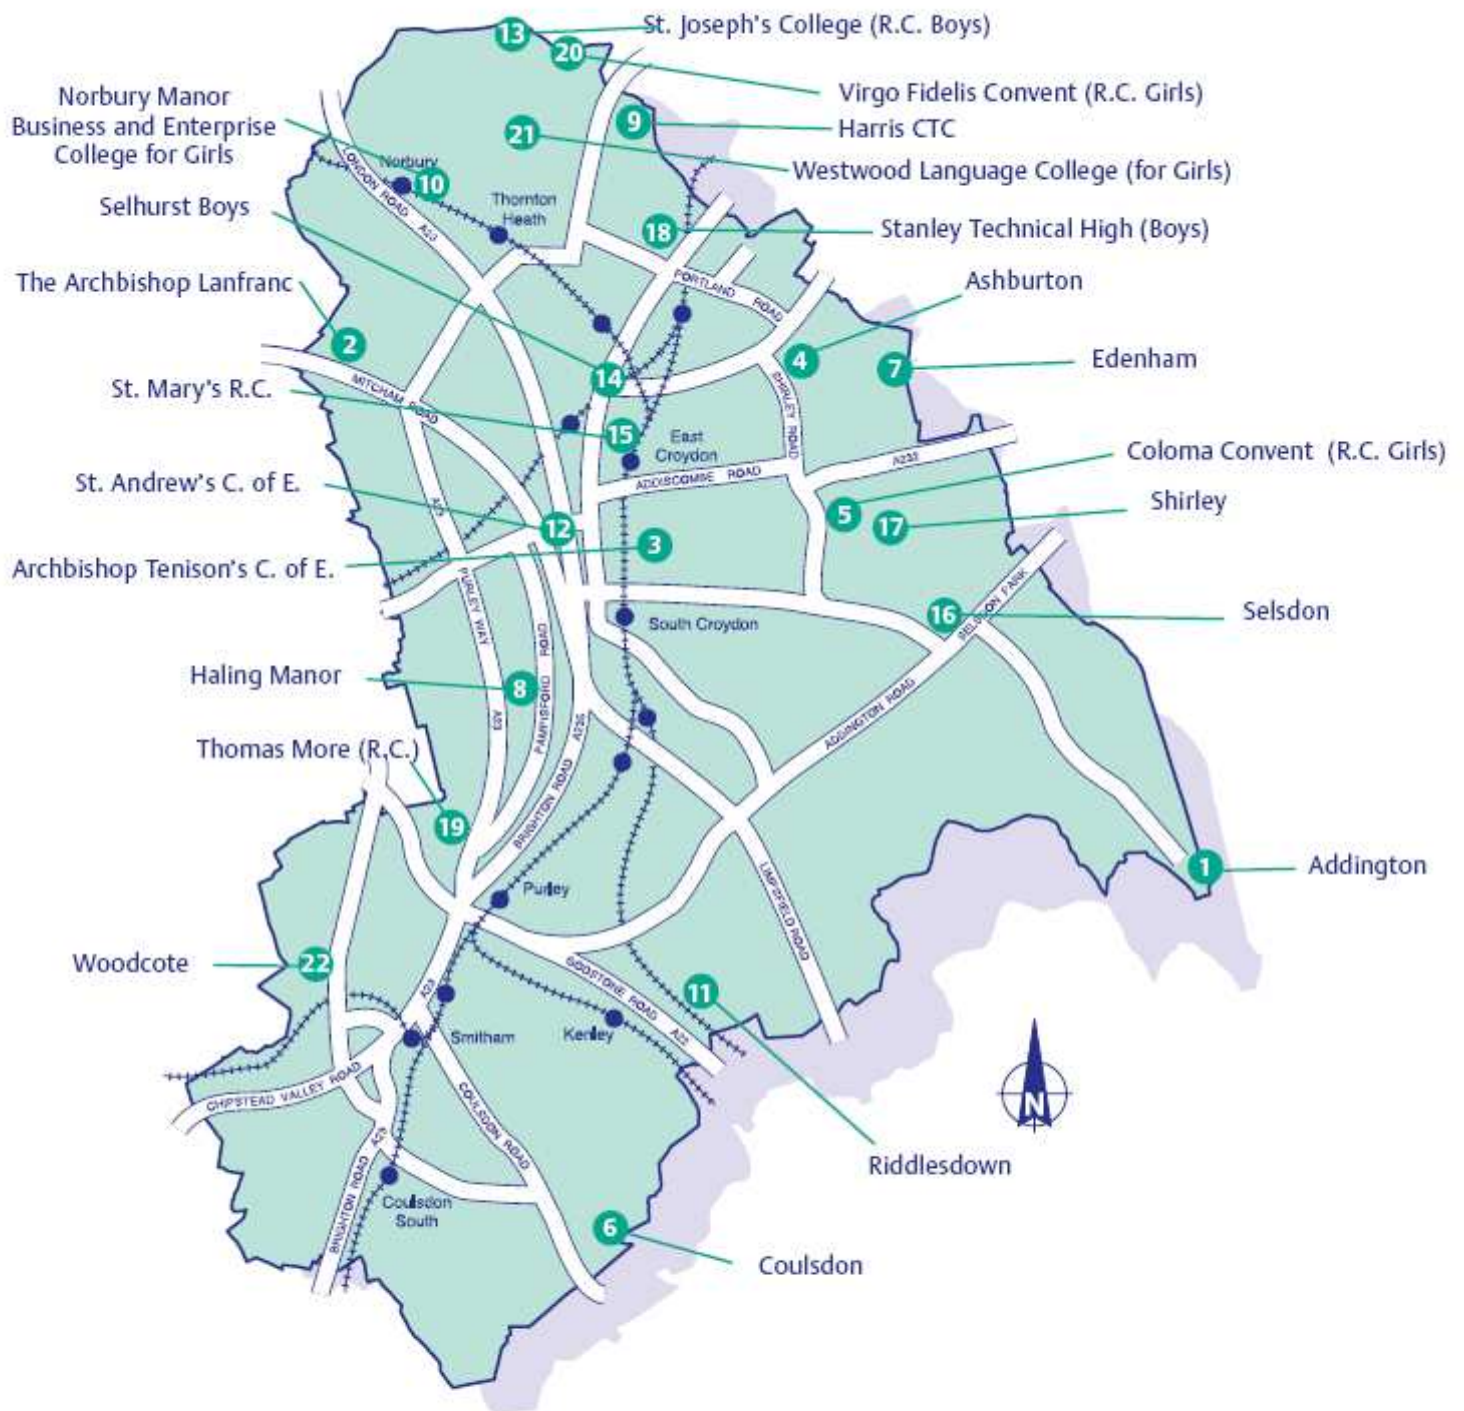

Location of Secondary Schools in Croydon

Addington	1	Harris CTC	9	Shirley	17
The Archbishop Lanfranc	2	Norbury Manor (Girls)	10	Stanley Technical (Boys)	18
Archbishop Tenison's C.E.	3	Riddlesdown	11	Thomas More R.C.	19
Ashburton	4	St. Andrew's C.E.	12	Virgo Fidelis Convent (R.C. Girls)	20
Coloma Convent R.C. Girls	5	St. Joseph's College	13	Westwood (Girls)	21
Coulsdon	6	Selhurst Boys	14	Woodcote	22
Edenham	7	St. Mary's R.C.	15		
Haling Manor	8	Selsdon	16		